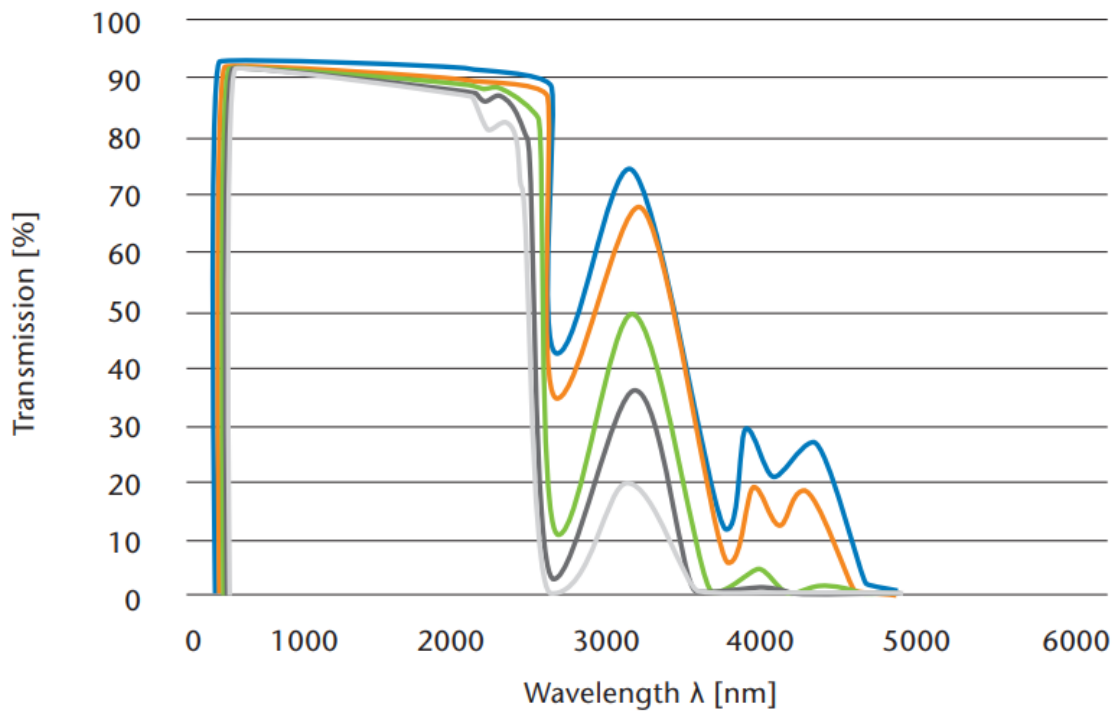

Transmission

■ Thickness 0.70 mm
■ Thickness 3.30 mm

■ Thickness 1.10 mm
■ Thickness 5.00 mm

■ Thickness 2.00 mm